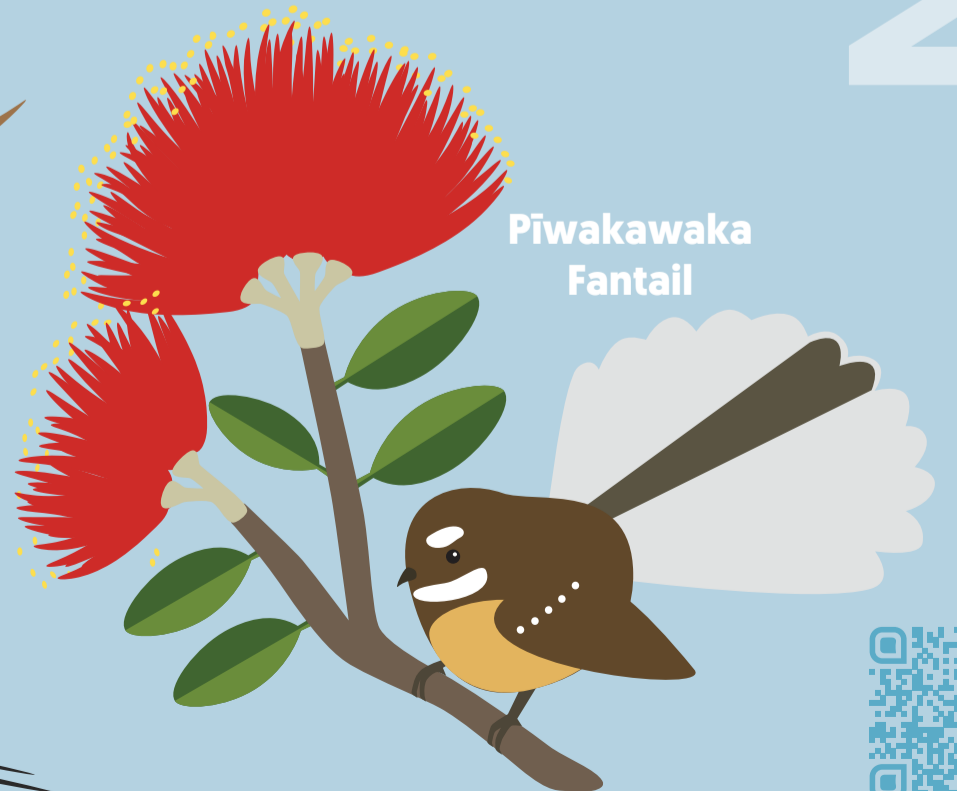

New Zealand
**GARDEN BIRD
SURVEY**

Kererū
NZ wood pigeon

Myna
Maina

Silvereye
Tauhou

Starling
Tāringi

House sparrow
Tiu

Dunnock

Piwakawaka
Fantail

Welcome swallow
Warou

Manaaki
Whenua
Landcare
Research

NZ GARDEN BIRDS

gardenbirdsurvey.nz